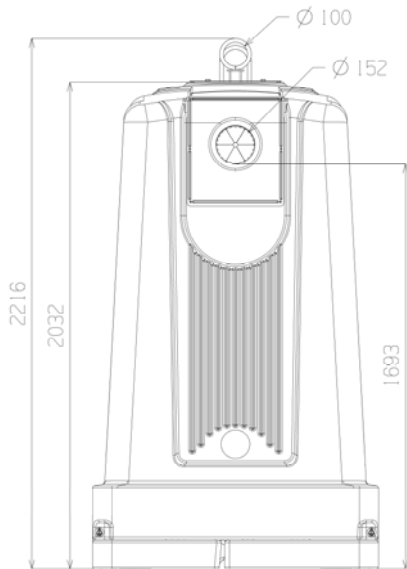

HORIZONT

with glass recycling insert

TECHNICAL DATA

Total volume	2,7 m ³
Useful volume	2,4 m ³
Material body	HDPE, UV stabilized
Material hoisting system	Hot dip galvanized steel
Hoisting system	Double hook
Ground surface	2,1 m ²
Loading height	1,693 m
Dead mass	≈ 139 kg