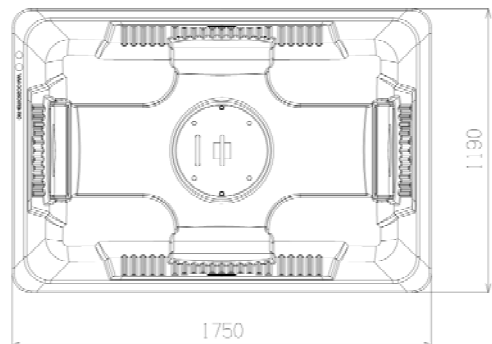

TECHNICAL DATA

Total volume	2,7 m³
Useful volume	2,4 m³
Material body	HDPE, UV stabilized
Material hoisting system	Hot dip galvanized steel
Hoisting system	Double hook
Ground surface	2,1 m²
Loading height	1,693 m
Dead mass	≈ 139 kg

This product was developed to meet the requirements of the EN 13071 norm.