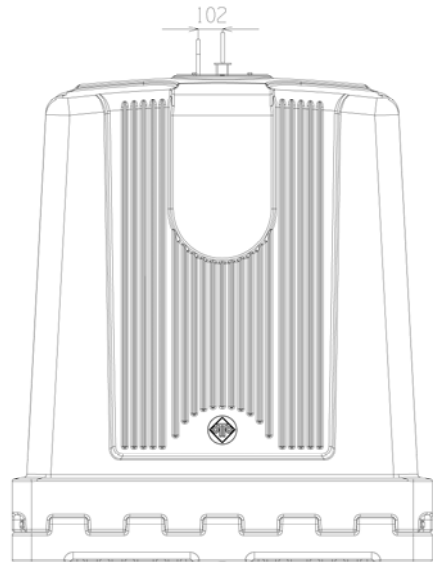

HORIZONT

with glass recycling insert

TECHNICAL DATA

Total volume	2,7 m ³
Useful volume	2,4 m ³
Material body	HDPE, UV stabilized
Material hoisting system	Hot dip galvanized steel
Hoisting system	Double hook
Ground surface	2,1 m ²
Loading height	1,693 m
Dead mass	≈ 139 kg